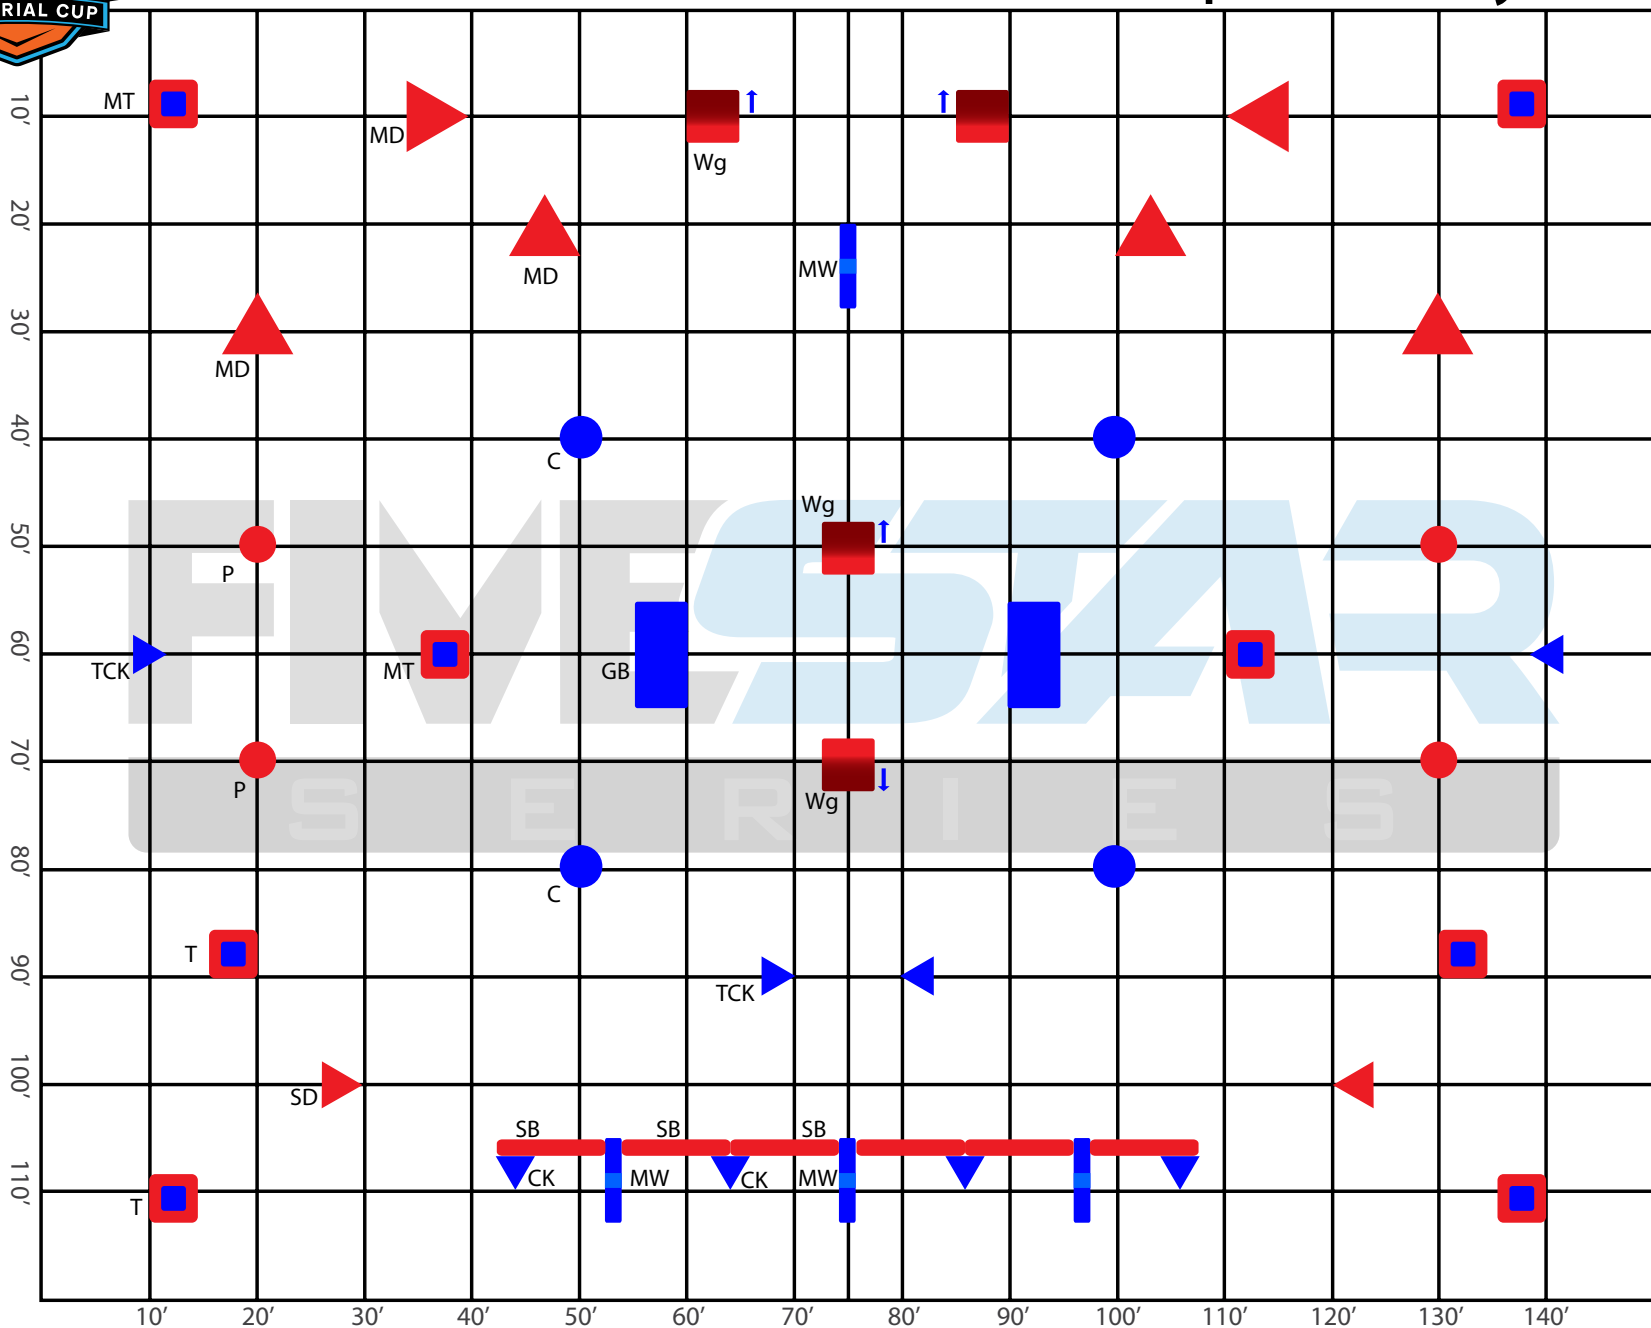

# FIVE STAR SERIES

## 2018 SNOKE MEMORIAL CUP OXCC | June 2-3, 2018 Chesapeake City, Maryland

Note: Wings are standing up. Arrow show the direction of the slant on the wing  
 Giant brinks are laying down.

- SB = SNAKE BEAM
- MW = MINI WIN
- GB = GIANT BRICK
- T = TEMPLE (Short)
- MT = MAYA TEMPLE
- Wg = WING
- C = CAN
- TCK = TALL CAKE
- CK = CAKE
- MD = MEDIUM DORITO
- SD = SMALL DORITO
- P = PILAR (Lane Blocker)