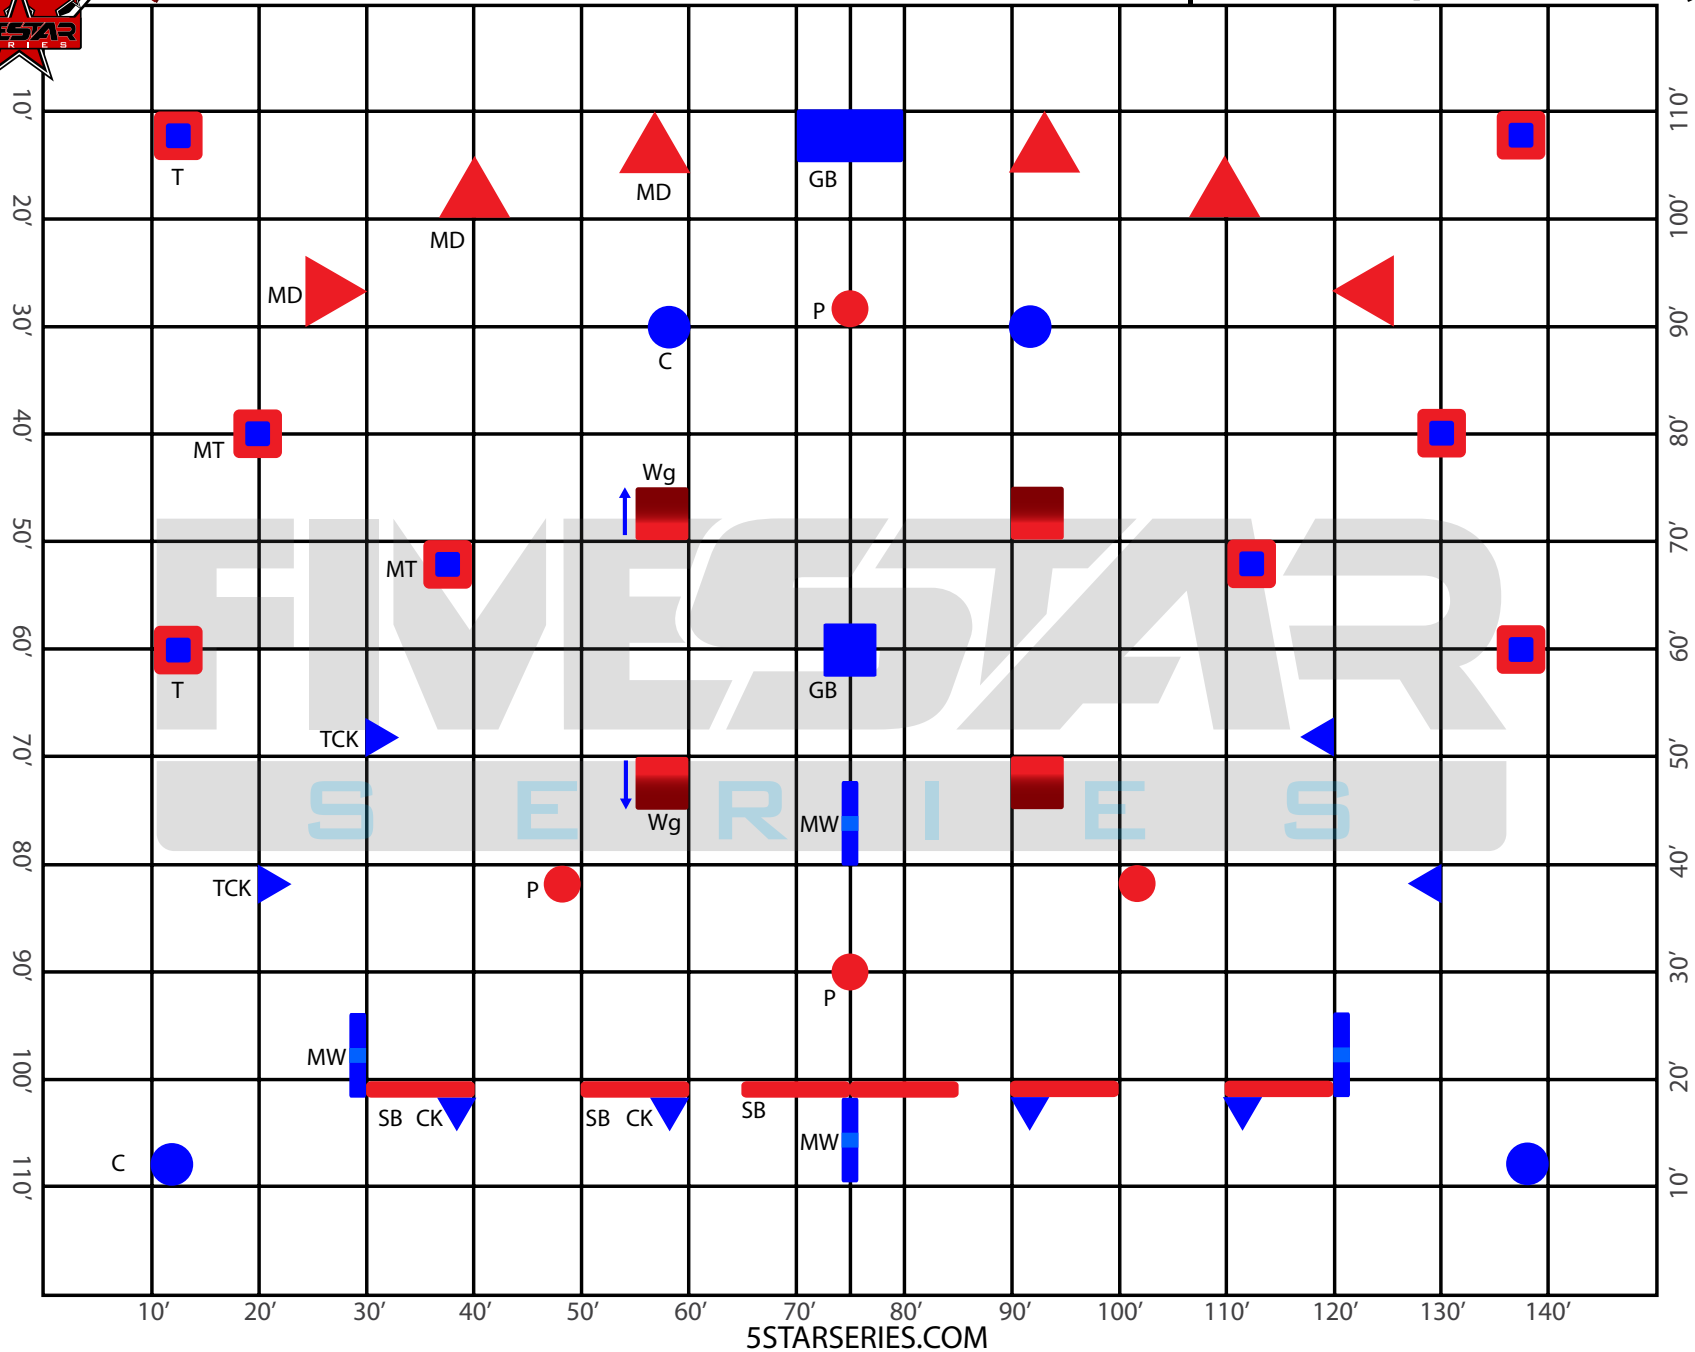

# 2018 Mid-Atlantic Takedown

## 5STAR SERIES | July 14-15, 2018

### OXCC | Chesapeake City, MD

Note: Wings are standing up. Arrow show the direction of the slant on the wing

SB = SNAKE BEAM	T = TEMPLE (Short)	C = CAN	MD = MEDIUM DORITO
MW = MINI WIN	MT = MAYA TEMPLE	TCK = TALL CAKE	SD = SMALL DORITO (not used)
GB = GIANT BRICK	Wg = WING	CK = CAKE	P = PILAR (Lane Blocker)