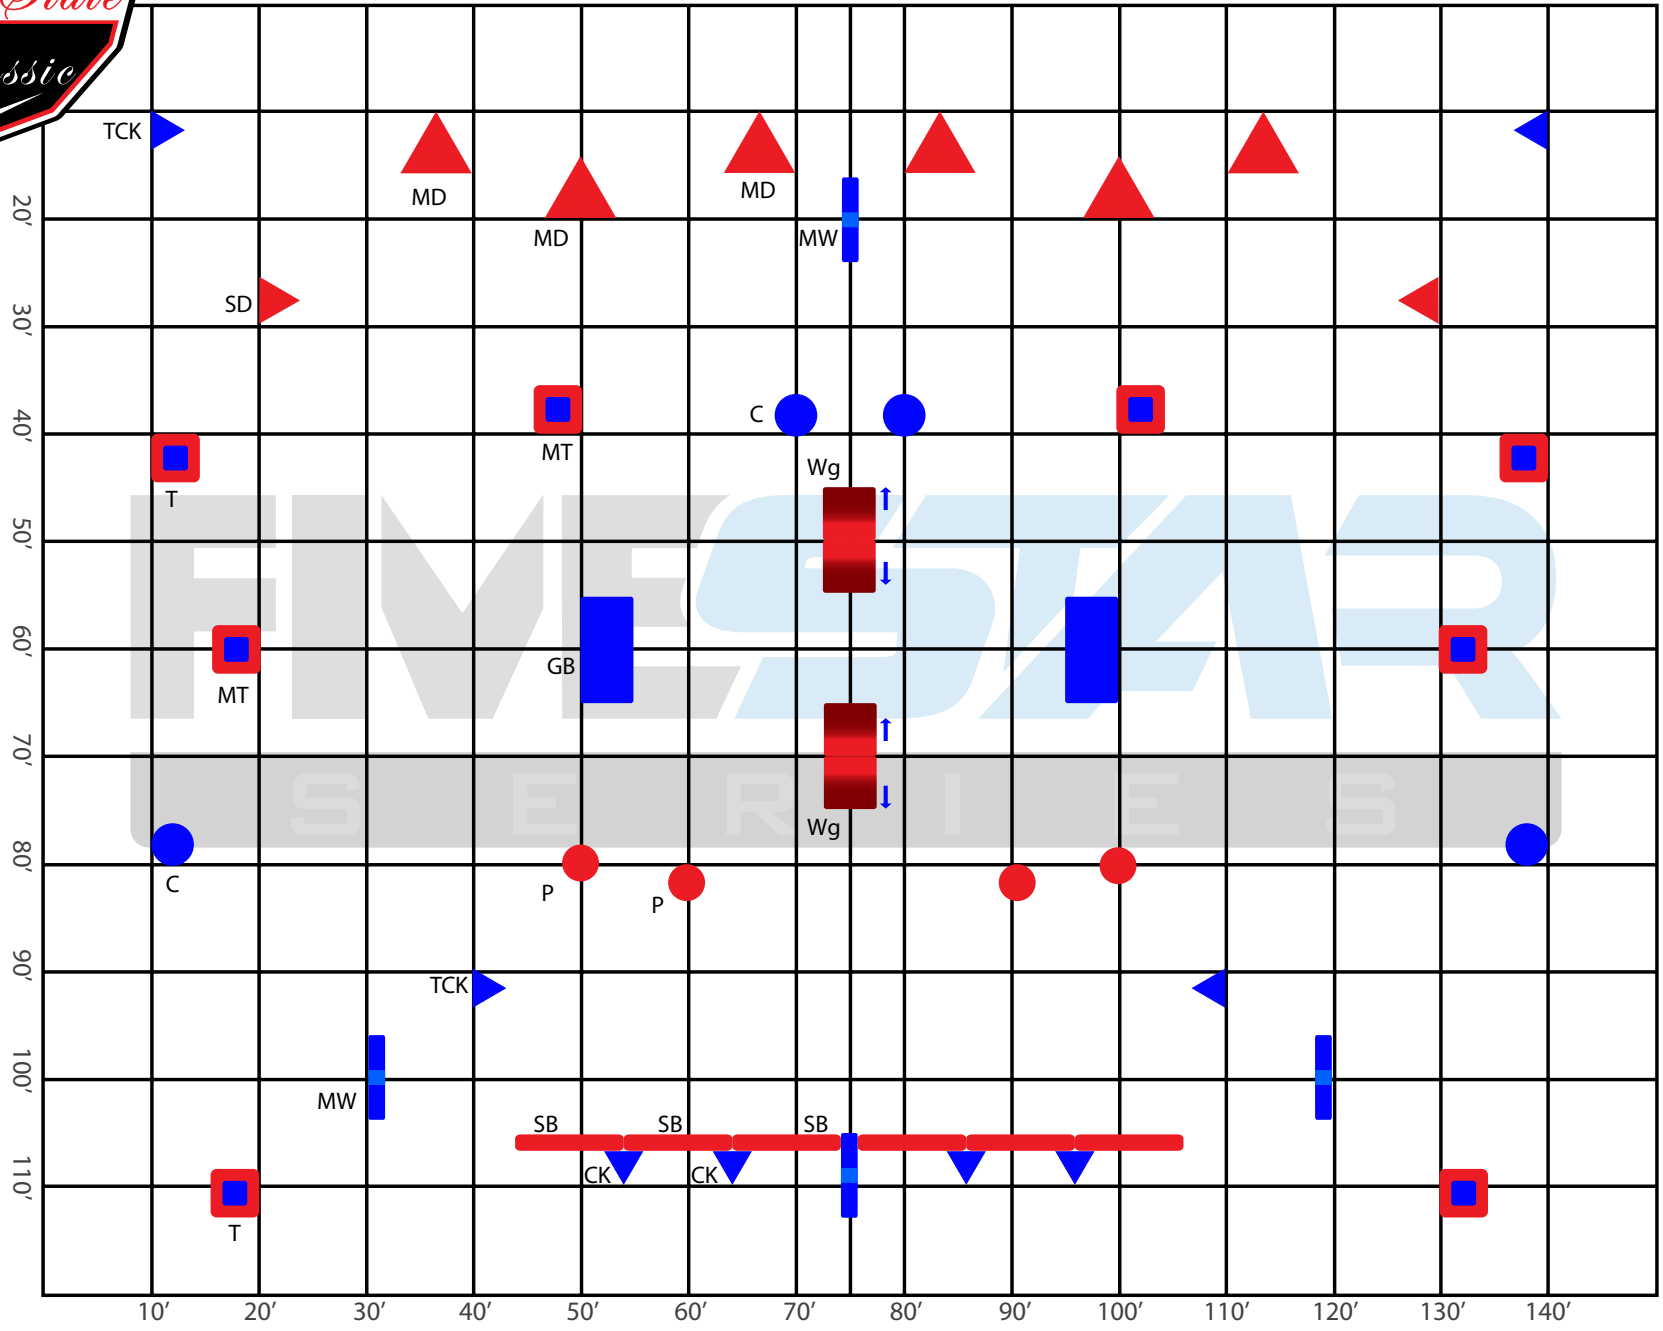

FIVE STAR SERIES

2017 FREE STATE CLASSIC

OXCC | April 21-22, 2017
Chesapeake City, Maryland

Note: Wings are standing up. Arrow show the direction of the slant on the wing
Giant bricks are laying down.

SB = SNAKE BEAM
MW = MINI WIN
GB = GIANT BRICK

T = TEMPLE (Short)
MT = MAYA TEMPLE
Wg = WING

C = CAN
TCK = TALL CAKE
CK = CAKE

MD = MEDIUM DORITO
SD = SMALL DORITO
P = PILAR (Lane Blocker)